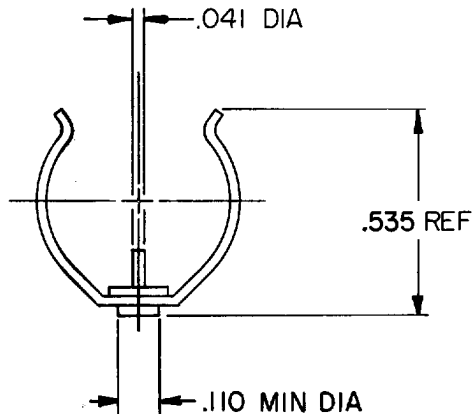

MICRO SWITCH

FREEPORT, ILLINOIS, U.S.A.
A DIVISION OF HONEYWELL

FED. MFG. CODE 91929

PACKET

CATALOG LISTING
15PA107

THIS DRAWING COVERS A PROPRIETARY ITEM AND IS THE PROPERTY OF MICRO SWITCH, A DIVISION OF HONEYWELL. THIS DRAWING IS NOT TO BE COPIED OR USED WITHOUT THE APPROVAL OF MICRO SWITCH.

3-90378-2A
DRAWN
M J B 29 MAR 71
CHECK 71
DAW 29 MAR 71
CHECK
REVISIONS
A C035858
D J W
2 SEPT 75
ISSUE X 2
DRAWING NUMBER
M 15PA107
RELEASE NO. PR-1779
REPLACES

SCALE 2 TO 1
DO NOT SCALE PRINT
UNLESS OTHERWISE NOTED
DIMENSIONS ARE IN INCHES
TOLERANCES ARE:
ONE PLACE (.0) $\pm .030$
TWO PLACE (.00) $\pm .015$
THREE PLACE (.000) $\pm .005$
ANGLES \pm
WEIGHT