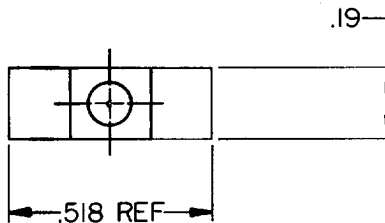

MICRO SWITCH

FREEPORT, ILLINOIS, U.S.A.
A DIVISION OF HONEYWELL

FED. MFG. CODE 91929

PACKET

CATALOG LISTING
15PA107

THIS DRAWING COVERS A PROPRIETARY ITEM AND IS THE PROPERTY OF MICRO SWITCH, A DIVISION OF HONEYWELL. THIS DRAWING IS NOT TO BE COPIED OR USED WITHOUT THE APPROVAL OF MICRO SWITCH.

3-90378-2A
DRAWN
M J B 29 MAR 71
CHECK 71
DAW 29 MAR 71
CHECK
REVISIONS
A C035858
D J W
2 SEPT 75
ISSUE X 2
DRAWING NUMBER
M 15PA107
RELEASE NO. PR-1779
REPLACES

SCALE 2 TO 1
DO NOT SCALE PRINT
UNLESS OTHERWISE NOTED
DIMENSIONS ARE IN INCHES
TOLERANCES ARE:
ONE PLACE (.0) $\pm .030$
TWO PLACE (.00) $\pm .015$
THREE PLACE (.000) $\pm .005$
ANGLES \pm
WEIGHT