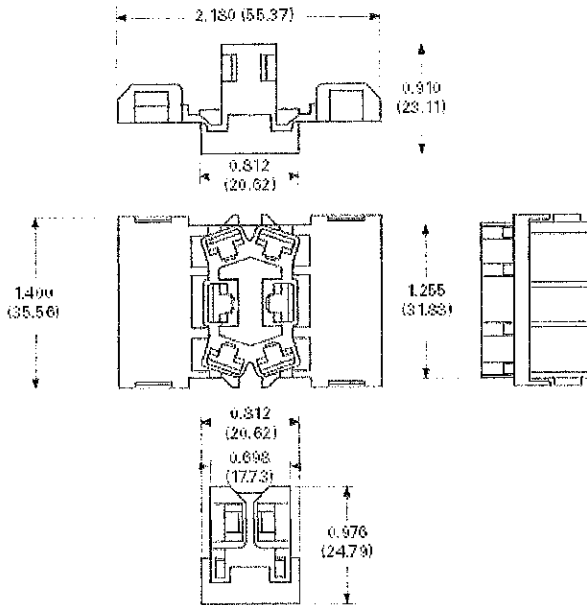

2.12

Rockers

Accessories

Dimensions for NGR, EURO SR, Full Size Euro-Look and ESPORT Rocker Accessories

Approximate Dimensions in Inches (mm)

NGR Connector

NGR Connector Catalog Number 26-5637-2 accepts Packard 12015870 Metri-Pack terminals or AMP compatible connector 28-5940 accepts AMP terminals 42100-2.

Euro/SR and Full Size Euro-Look Connector

Euro-Look and EURO SR Connector Catalog Number 26-3426 accepts Packard 12015870 Metri-Pack terminals.

ESPORT Connector

ESPORT Connector Catalog Number 26-5556 Locations 1, 2, 3, 4, 5 and 6 accept Packard 12015870 Metri-Pack terminals. Locations 7 and 8 accept Packard 12034046 Metri-Pack terminals.