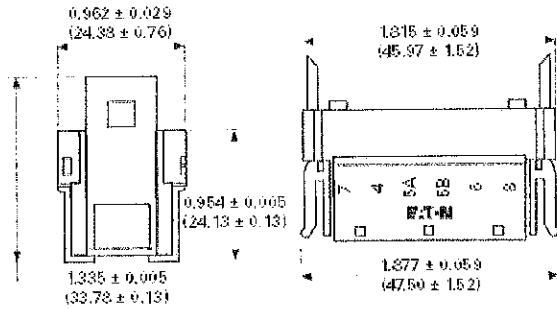

2.12

Rockers

Accessories

Dimensions for NGR, EURO SR, Full Size Euro-Look and ESPORT Rocker Accessories

Approximate Dimensions in Inches (mm)

NGR Connector

NGR Connector Catalog Number 26-5637-2 accepts Packard 12015870 Metri-Pack terminals or AMP compatible connector 28-5940 accepts AMP terminals 42100-2.

Euro/SR and Full Size Euro-Look Connector

Euro-Look and EURO SR Connector Catalog Number 26-3426 accepts Packard 12015870 Metri-Pack terminals.

ESPORT Connector

ESPORT Connector Catalog Number 26-5556 Locations 1, 2, 3, 4, 5 and 6 accept Packard 12015870 Metri-Pack terminals. Locations 7 and 8 accept Packard 12034046 Metri-Pack terminals.