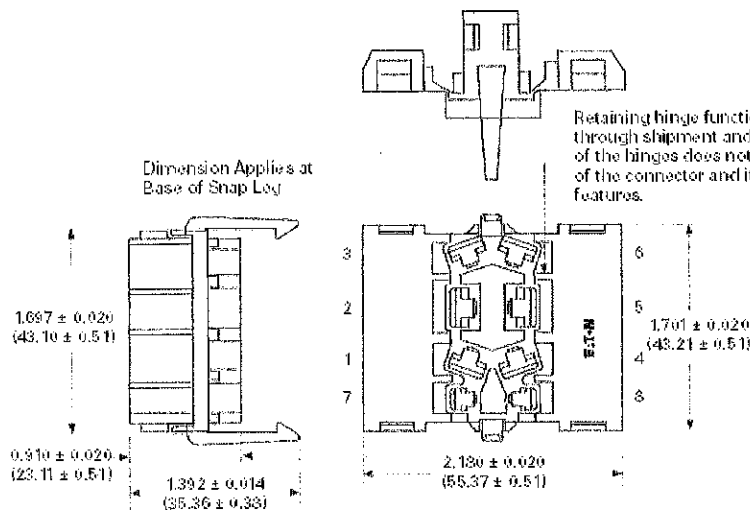

2.12

Rockers

Accessories

Dimensions for NGR, EURO SR, Full Size Euro-Look and ESPORT Rocker Accessories

Approximate Dimensions in Inches (mm)

NGR Connector

NGR Connector Catalog Number 26-5637-2 accepts Packard 12015870 Metri-Pack terminals or AMP compatible connector 28-5940 accepts AMP terminals 42100-2.

Euro/SR and Full Size Euro-Look Connector

Euro-Look and EURO SR Connector Catalog Number 26-3426 accepts Packard 12015870 Metri-Pack terminals.

ESPORT Connector

ESPORT Connector Catalog Number 26-5556 Locations 1, 2, 3, 4, 5 and 6 accept Packard 12015870 Metri-Pack terminals. Locations 7 and 8 accept Packard 12034046 Metri-Pack terminals.